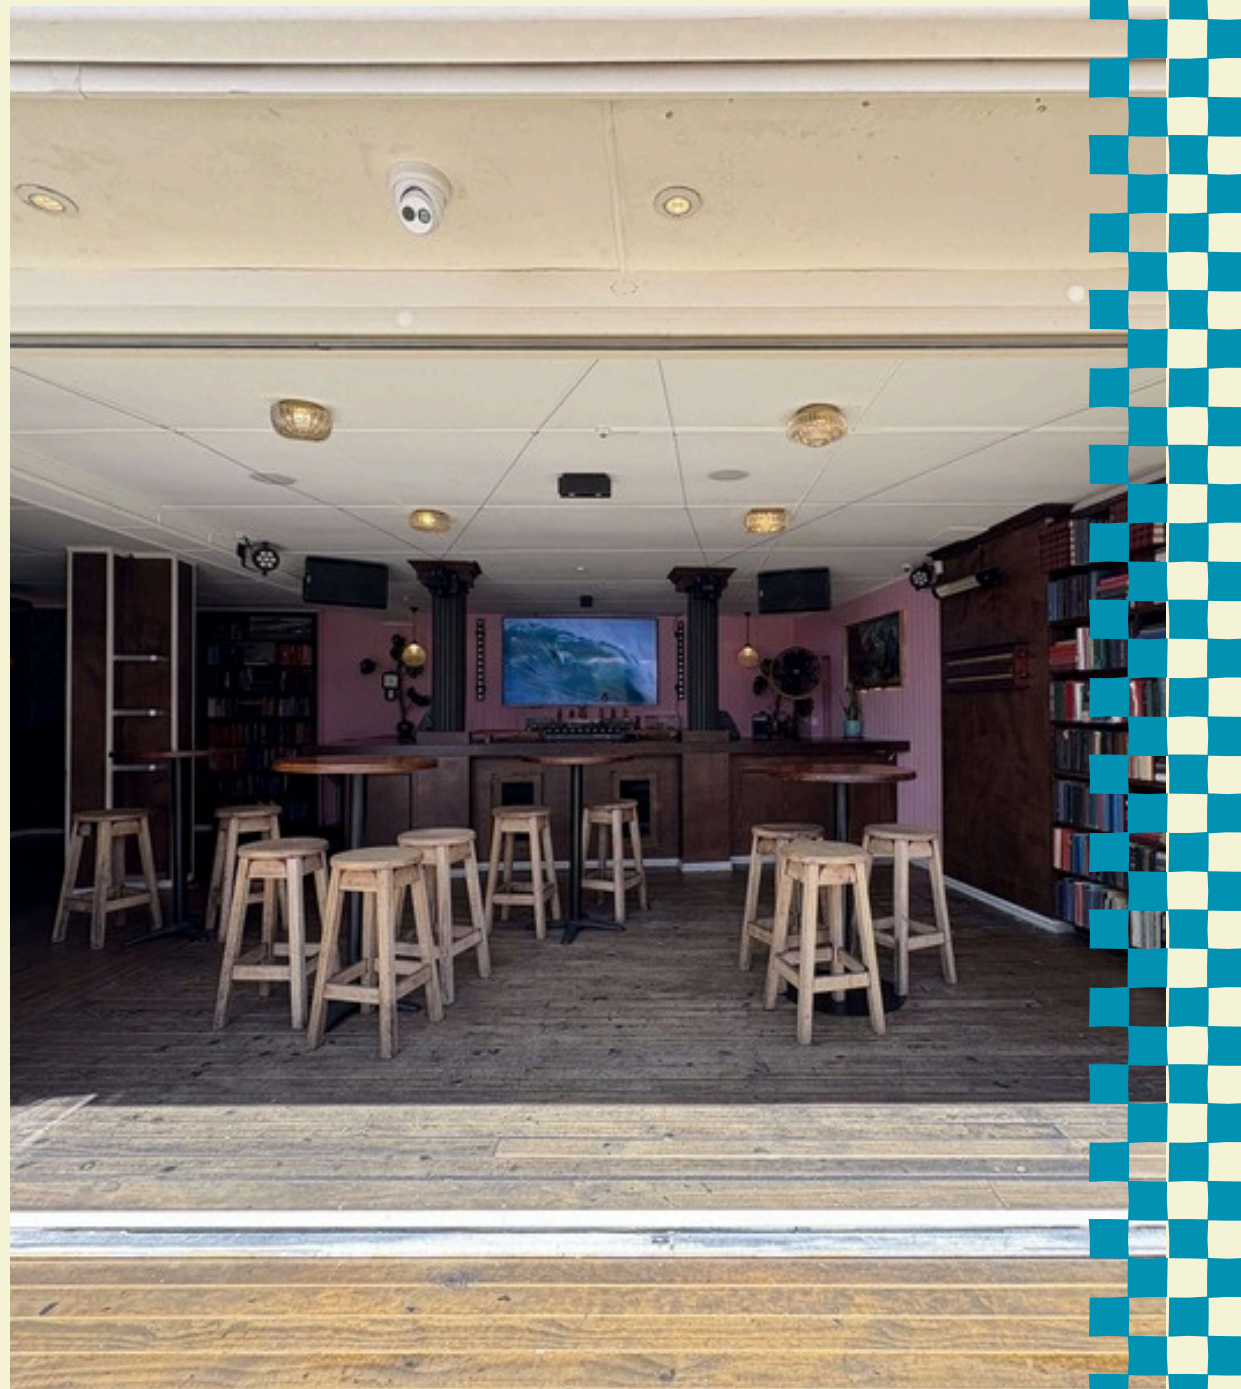

POOL ROOM

The Pool Room offers a semi-private space perfect for groups wanting a relaxed, social setting. With its own TV, casual seating and plenty of room to move, it comfortably fits up to 60 guests.

Please note: on Fridays and Saturdays, the space is available until 8:30pm only.

SPACE TYPE						
INDOOR	N	80	Y	N	N	N